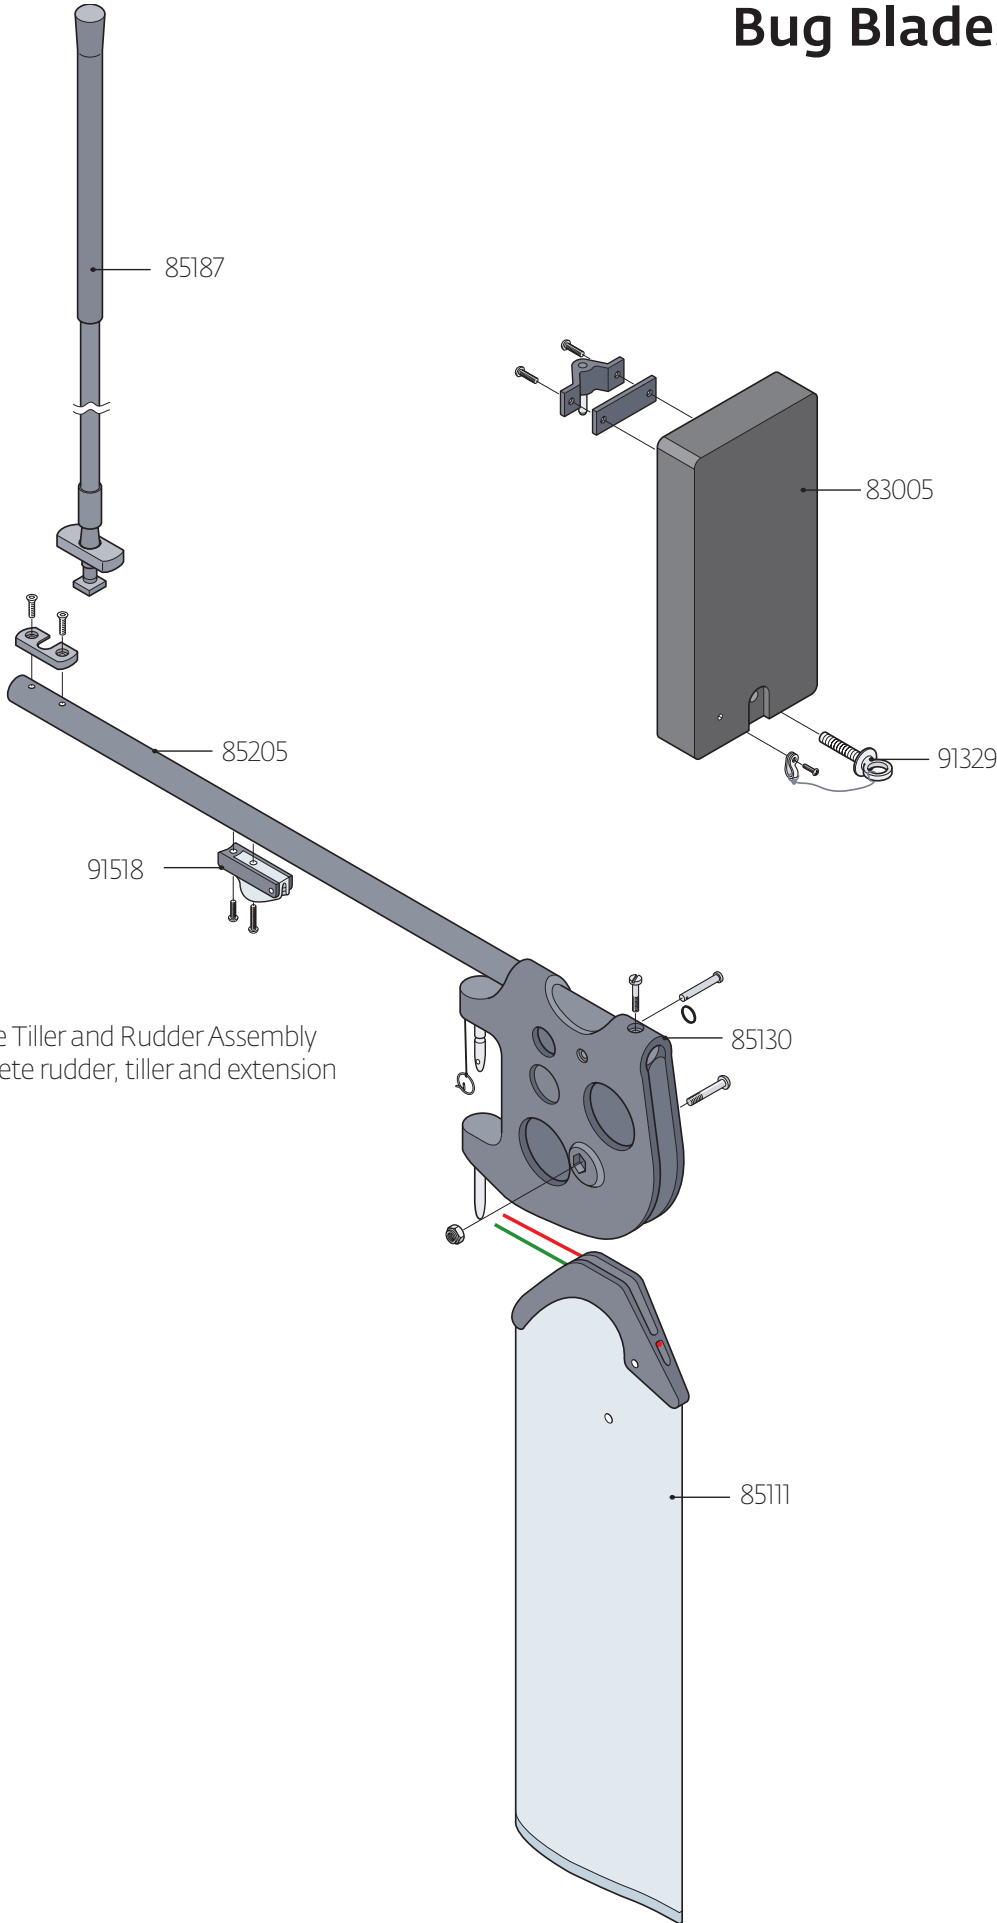

Bug Parts Locator

Bug Sails and Spars

89033 Power Curve Upper
89010 Standard Upper

95102 Bug Race Sail - Lotus

Not Pictured:
95100 Bug Race Sail - Blaze
95104 Bug Rec Sail - Red Craze
95105 Bug Rec Sail - Yellow Zest

Bug Deck

Bug Deck

Bug Spars

Bug Blades

85103 Complete Tiller and Rudder Assembly
Includes complete rudder, tiller and extension

LaserPerformance NORTH AMERICA
P.O. Box 1409
Norwalk, CT 06856
USA
CustomerCare@LaserPerformance.com