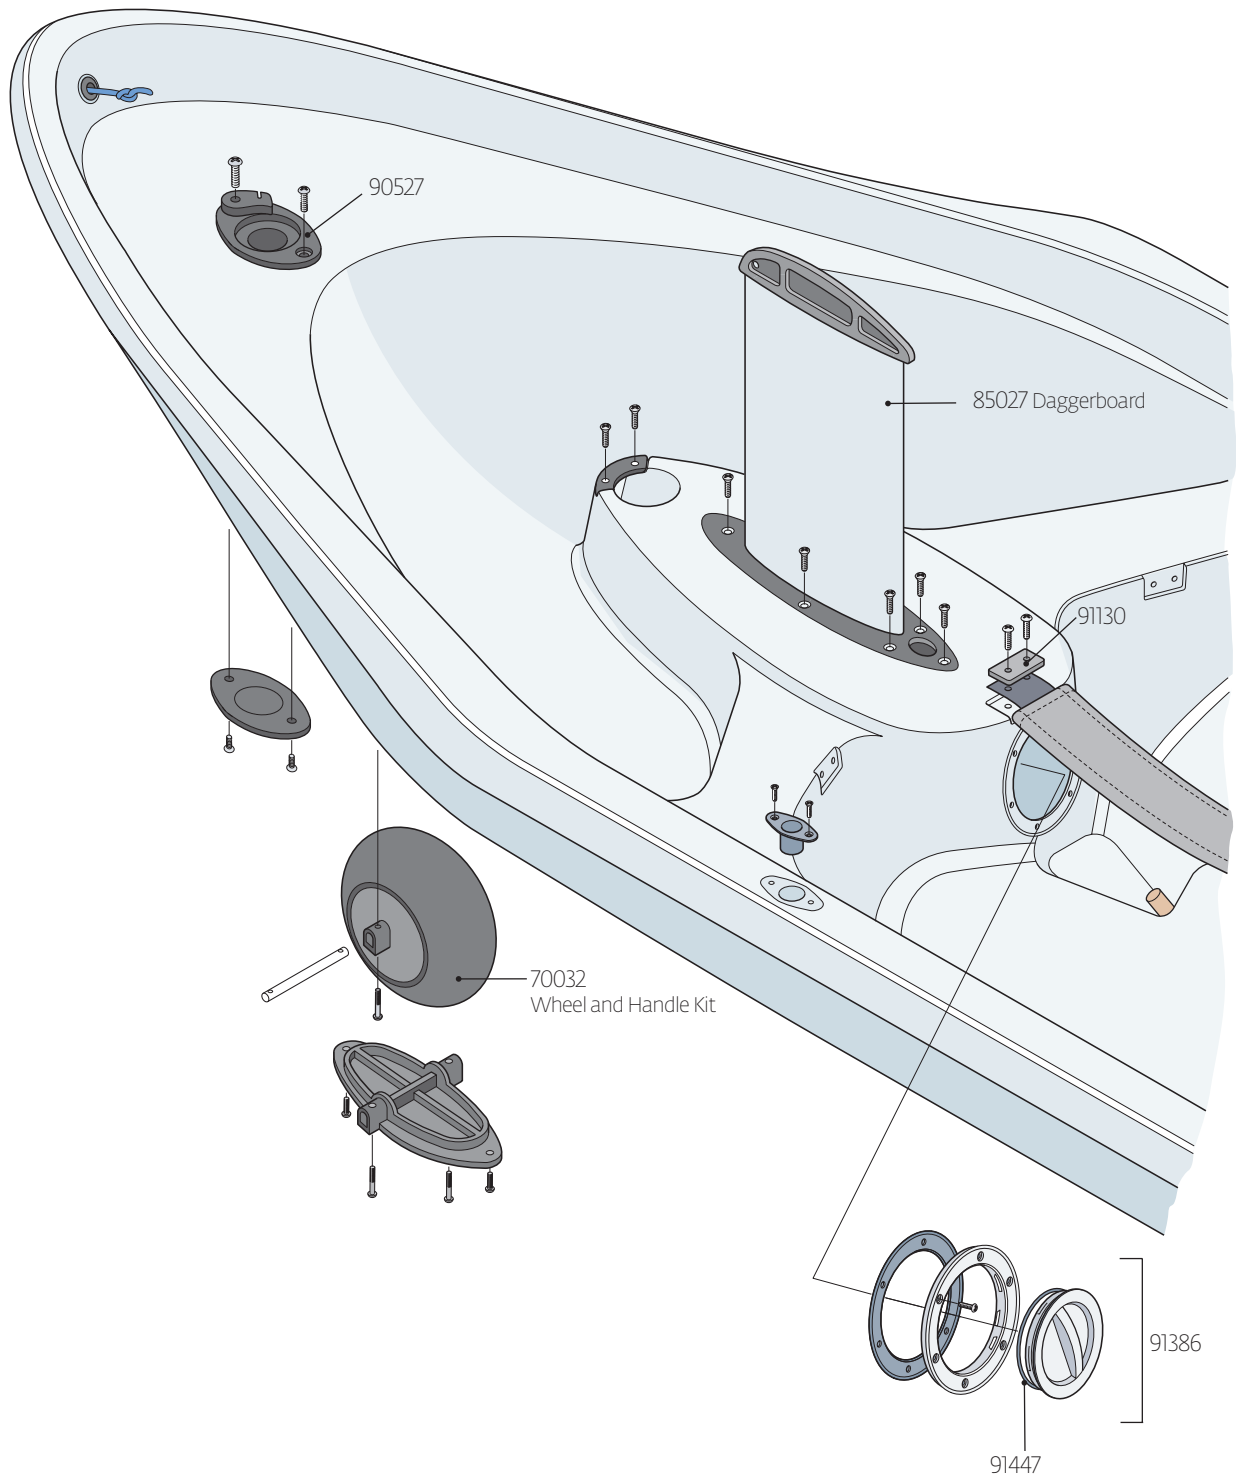

Bug Parts Locator

Bug Sails and Spars

89033 Power Curve Upper
89010 Standard Upper

95102 Bug Race Sail - Lotus

Not Pictured:
95100 Bug Race Sail - Blaze
95104 Bug Rec Sail - Red Craze
95105 Bug Rec Sail - Yellow Zest

Bug Deck

Bug Deck

Bug Spars

Bug Blades

85103 Complete Tiller and Rudder Assembly
Includes complete rudder, tiller and extension

LaserPerformance NORTH AMERICA
P.O. Box 1409
Norwalk, CT 06856
USA
CustomerCare@LaserPerformance.com