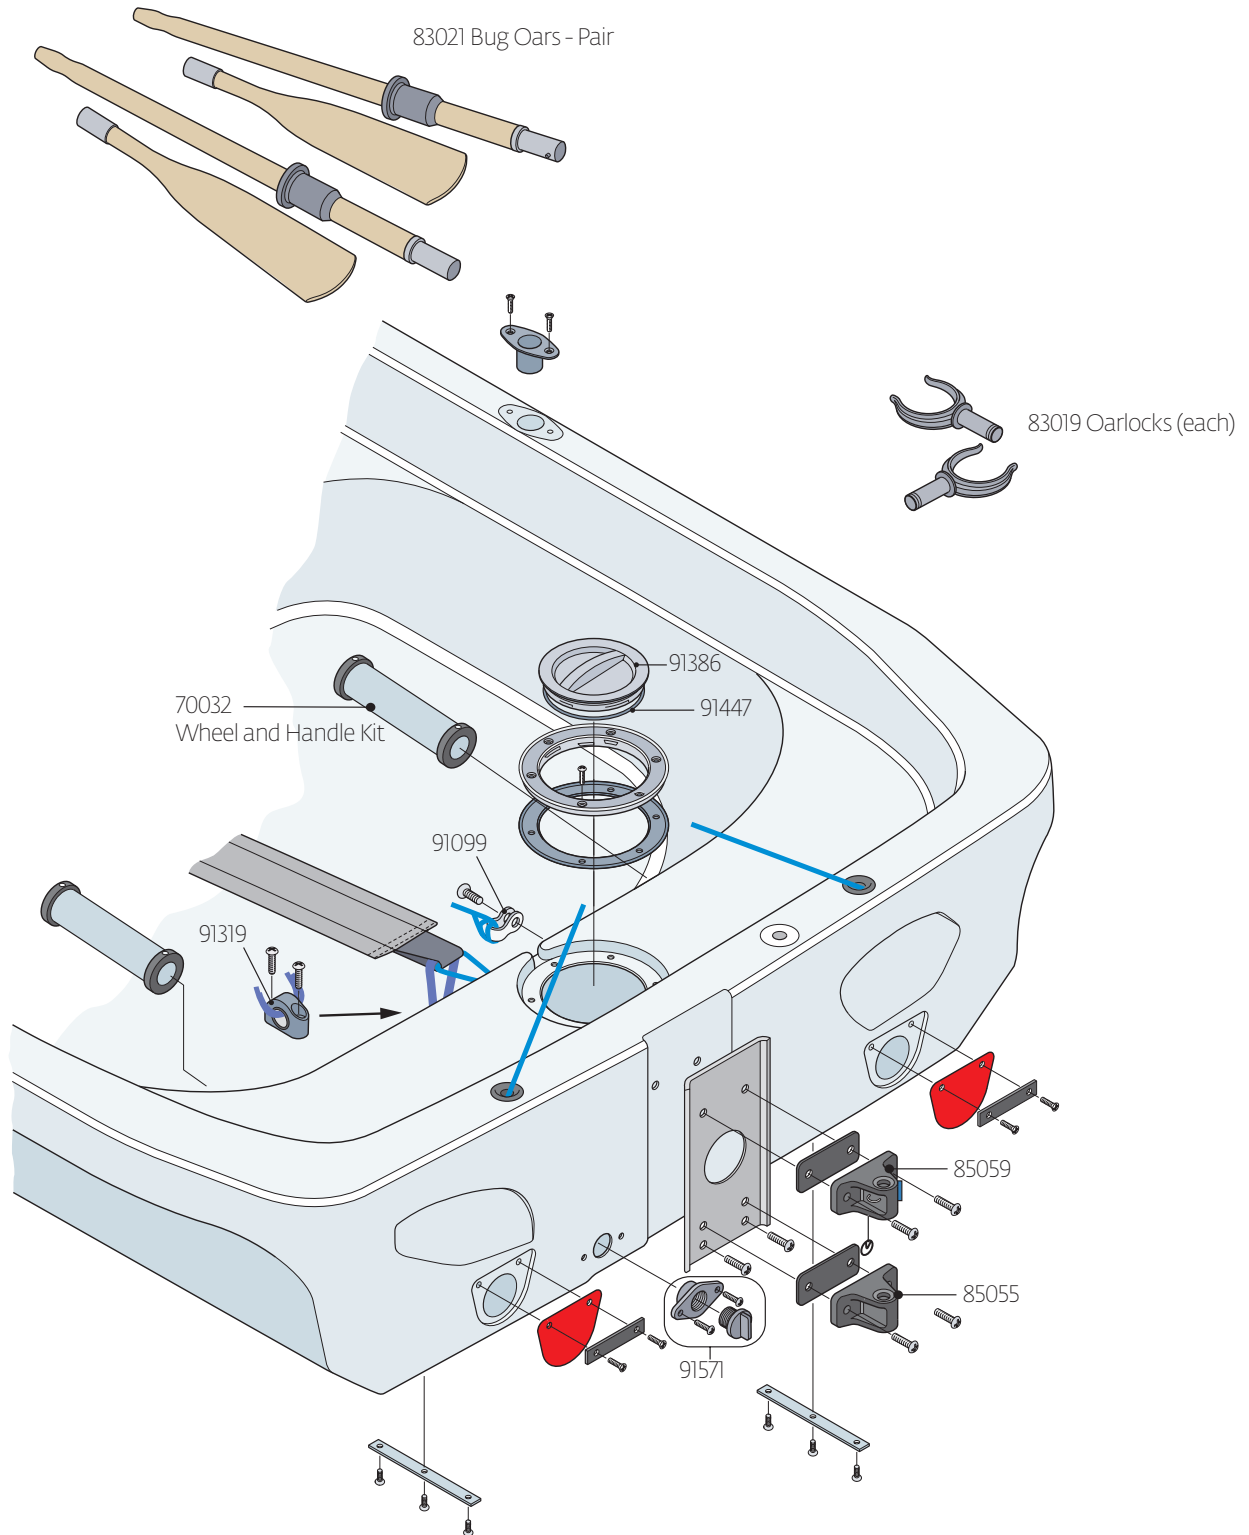

Bug Parts Locator

Bug Sails and Spars

89033 Power Curve Upper
89010 Standard Upper

95102 Bug Race Sail - Lotus

Not Pictured:
95100 Bug Race Sail - Blaze
95104 Bug Rec Sail - Red Craze
95105 Bug Rec Sail - Yellow Zest

Bug Deck

Bug Deck

Bug Spars

Bug Blades

85103 Complete Tiller and Rudder Assembly
Includes complete rudder, tiller and extension

LaserPerformance NORTH AMERICA
P.O. Box 1409
Norwalk, CT 06856
USA
CustomerCare@LaserPerformance.com