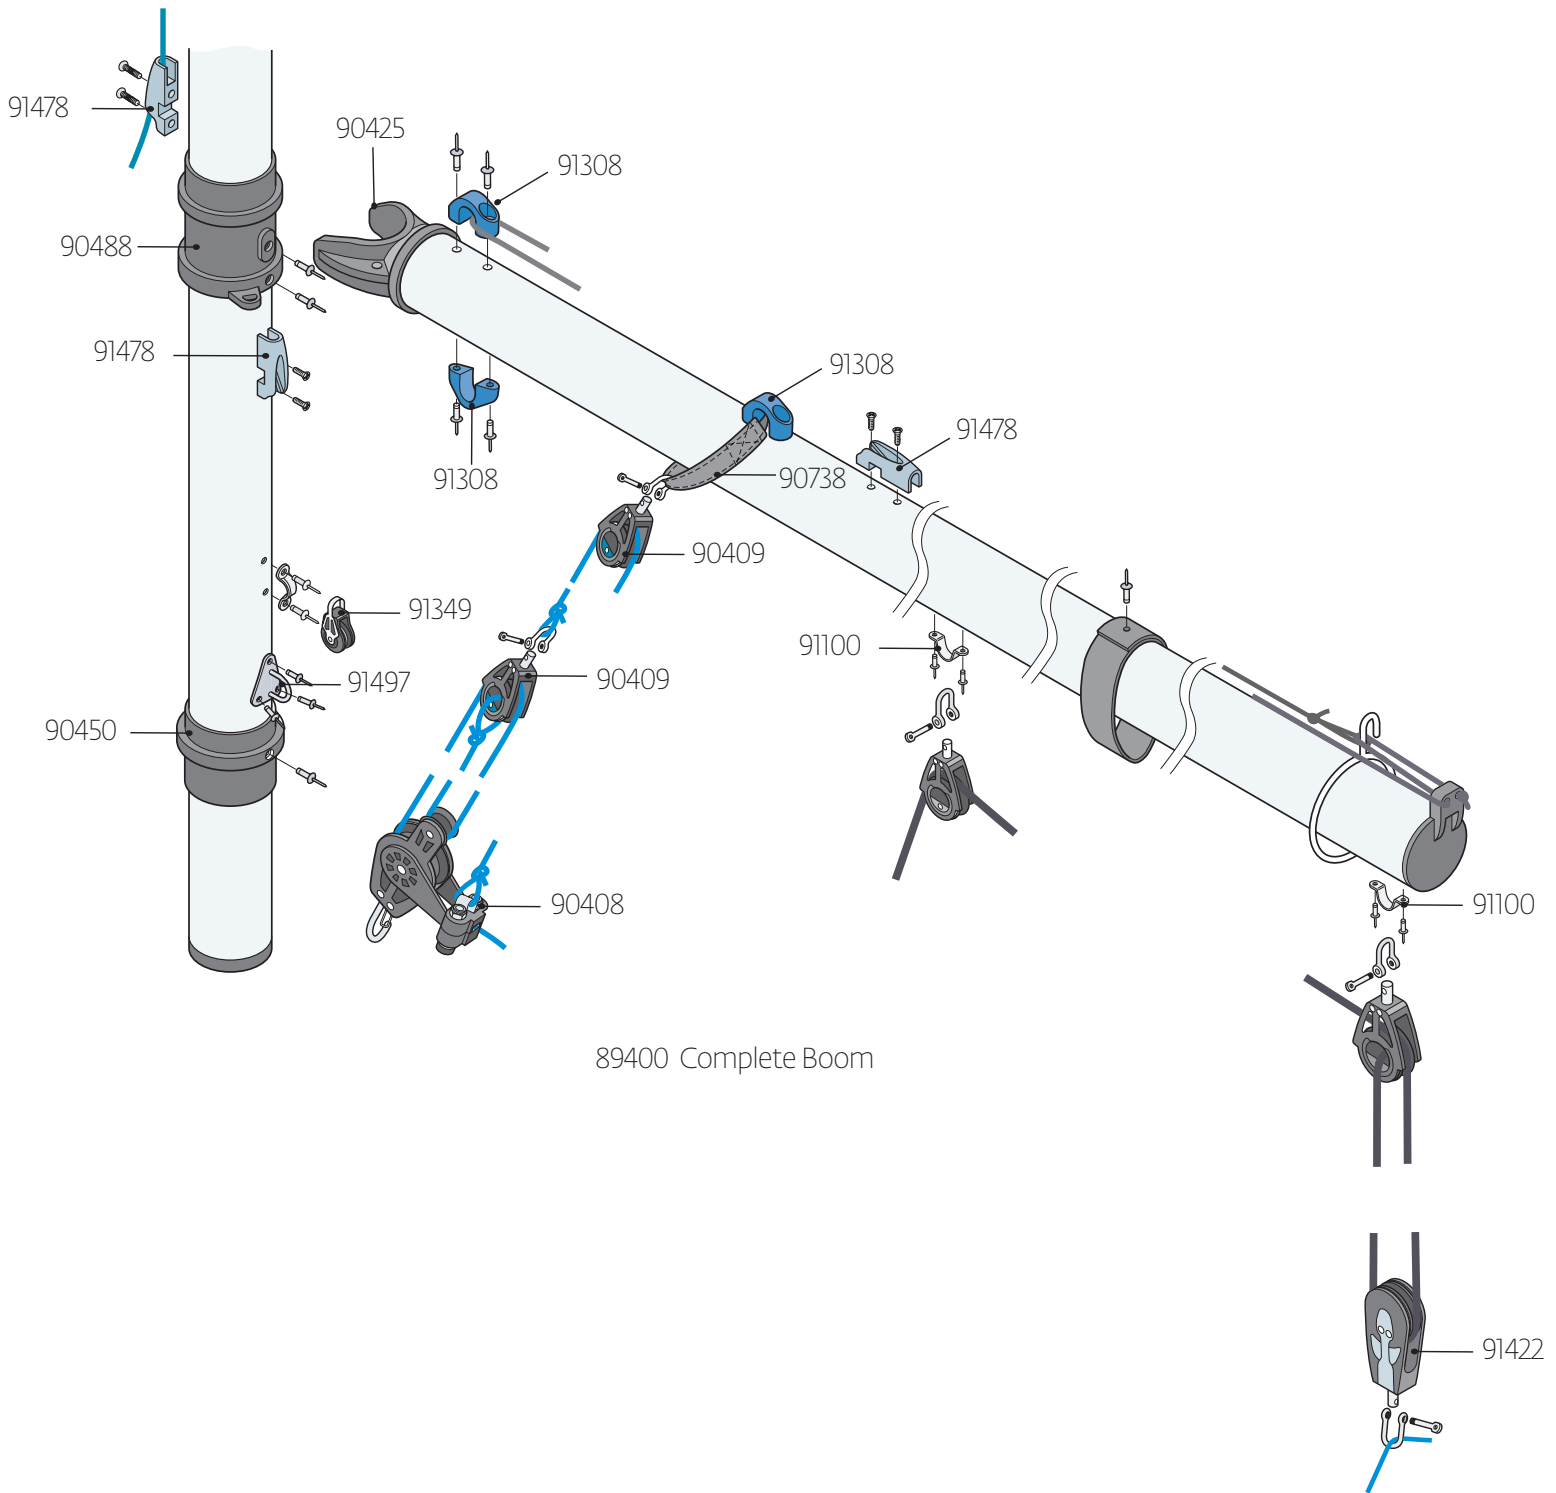

Bug Parts Locator

Bug Sails and Spars

89033 Power Curve Upper
89010 Standard Upper

95102 Bug Race Sail - Lotus

Not Pictured:
95100 Bug Race Sail - Blaze
95104 Bug Rec Sail - Red Craze
95105 Bug Rec Sail - Yellow Zest

Bug Deck

Bug Deck

Bug Spars

Bug Blades

85103 Complete Tiller and Rudder Assembly
Includes complete rudder, tiller and extension

LaserPerformance NORTH AMERICA
P.O. Box 1409
Norwalk, CT 06856
USA
CustomerCare@LaserPerformance.com