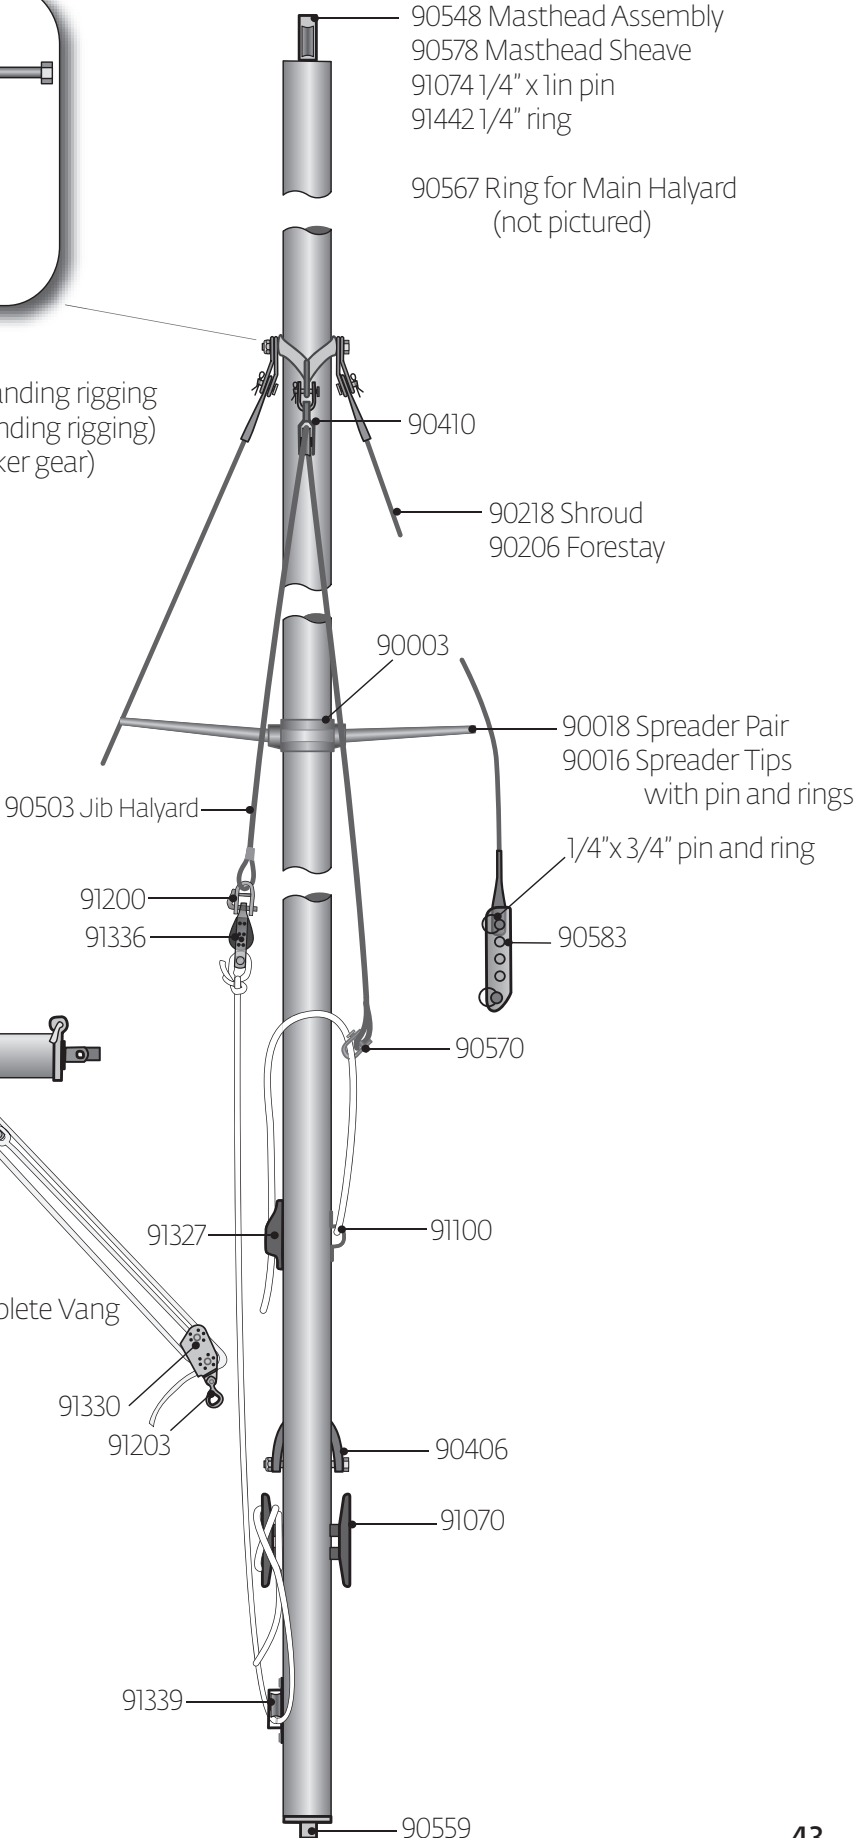

# FJ Cal Style Spars

90510 Complete Hounds Assembly

- 18602 Mast, FJ, Cal Style JRV, Rigged with spinnaker gear
- 18600 Mast, FJ, Cal Style SCV, Rigged (no spinnaker gear)

90490 Complete Gooseneck

91099 Eyestraps (not shown)  
91339

18650 Boom Rigged

90605 Complete Vang

# FJ SCV Spars

90510 Complete Hounds Assembly

- 18601 Mast, FJ, SCV, Rigged with running and standing rigging
- 89039 Mast, FJ, SCV, Unrigged (no running or standing rigging)
- 18600 Mast, FJ, SCV, Cal Style, Rigged (no spinnaker gear)

90490 Complete Gooseneck

91099 Eyestraps (not shown)  
91339

18650 Boom Rigged

90605 Complete Vang