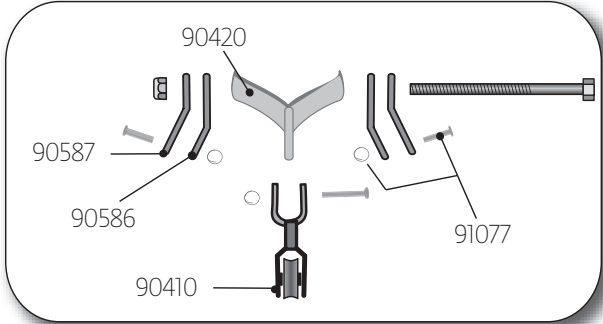

FJ Cal Style Spars

90510 Complete Hounds Assembly