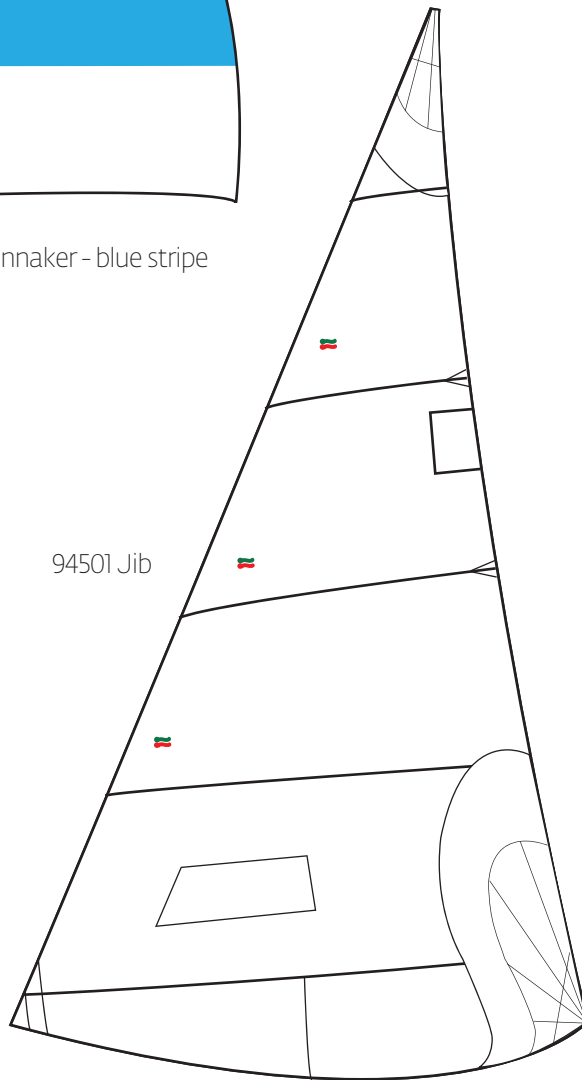

# FJ Sails

## Sail Numbers

95845 12 inches, blue

95846 12 inches, red

95853 12 inches, black

95861 Batten set, main

95875 Top compression batten, FJ

99464 Lower and middle Batten, FJ  
(one only)

94502 Spinnaker - blue stripe

94501 Jib

94500 Main