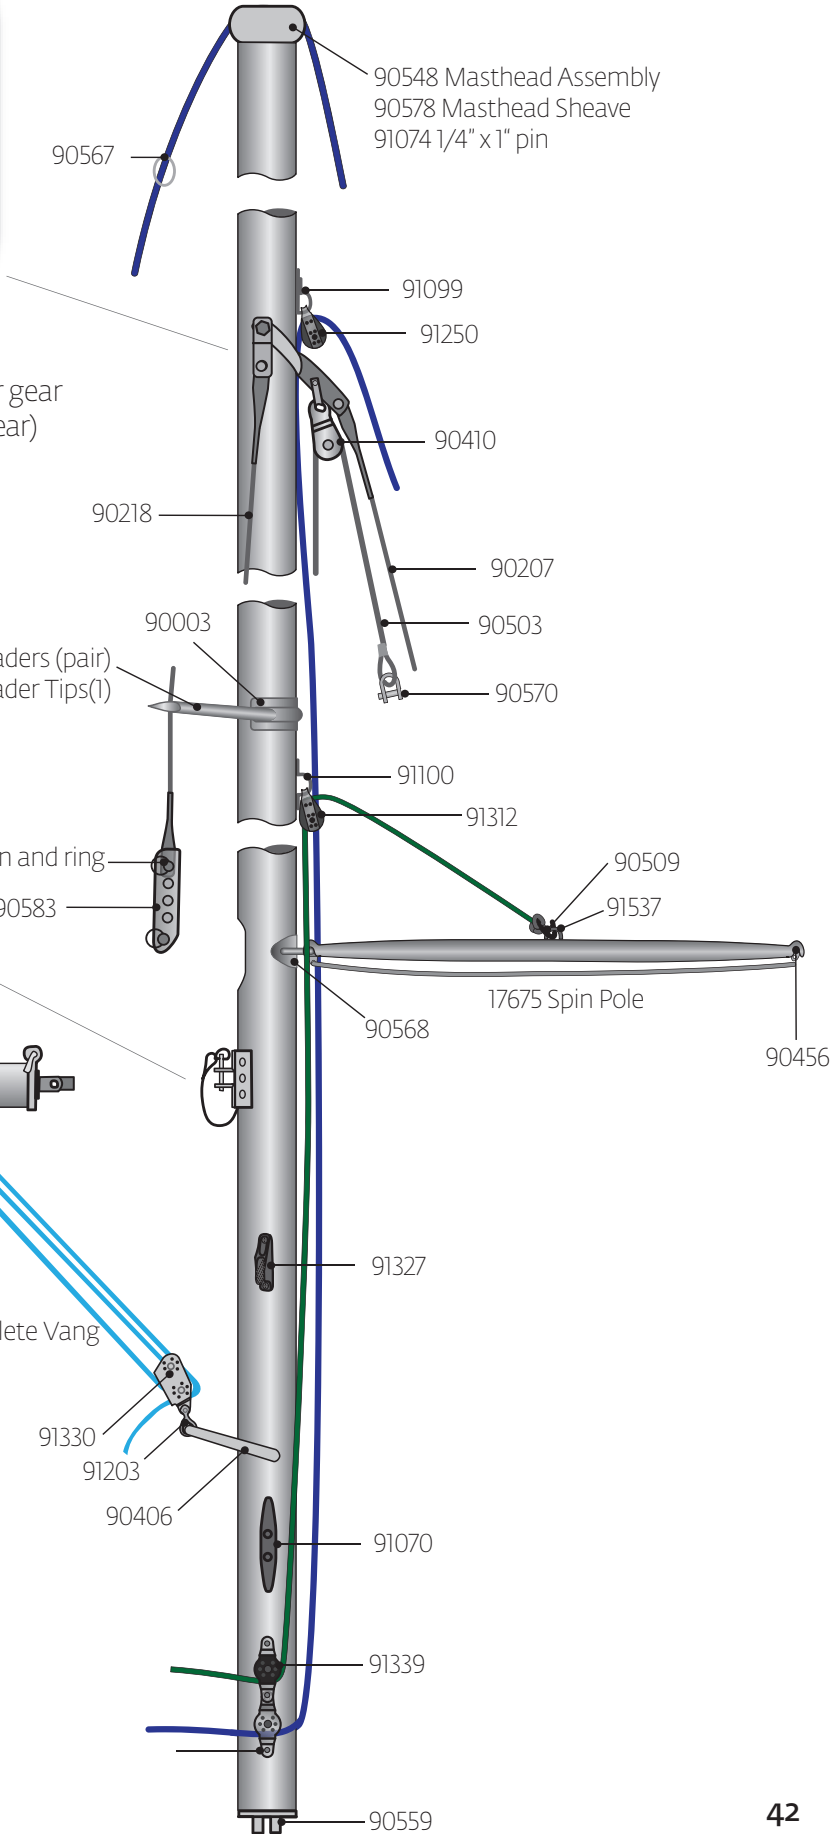

- Drain Plugs
- 91090 Grey, Holt Allen
  - 91085 Black, Beckson, CURRENT
  - 91086 Black, RWO
  - 91088 White, Bayonette

- 91096
- 91219 Transom stiffener
- 91024 Tennis ball bailer

# FJ Cal Style Spars

90510 Complete Hounds Assembly

- 18602 Mast, FJ, Cal Style JRV, Rigged with spinnaker gear
- 18600 Mast, FJ, Cal Style SCV, Rigged (no spinnaker gear)

90490 Complete Gooseneck

91099 Eyestraps (not shown)  
91339

18650 Boom Rigged

90605 Complete Vang

# FJ SCV Spars

90510 Complete Hounds Assembly

- 18601 Mast, FJ, SCV, Rigged with running and standing rigging
- 89039 Mast, FJ, SCV, Unrigged (no running or standing rigging)
- 18600 Mast, FJ, SCV, Cal Style, Rigged (no spinnaker gear)