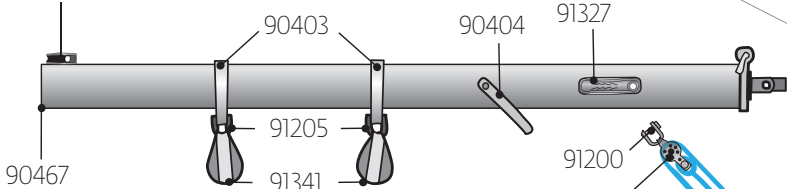

# FJ Cal Style Spars

90510 Complete Hounds Assembly

- 18602 Mast, FJ, Cal Style JRV, Rigged with spinnaker gear
- 18600 Mast, FJ, Cal Style SCV, Rigged (no spinnaker gear)

90490 Complete Gooseneck

91099 Eyestraps (not shown)  
91339