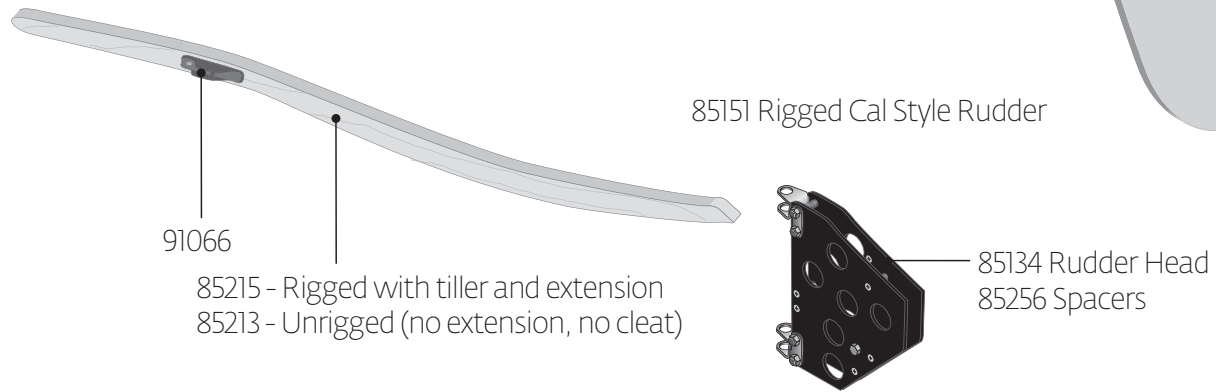

# FJ SCV Spars

90510 Complete Hounds Assembly

- 18601 Mast, FJ, SCV, Rigged with running and standing rigging
- 89039 Mast, FJ, SCV, Unrigged (no running or standing rigging)
- 18600 Mast, FJ, SCV, Cal Style, Rigged (no spinnaker gear)

90490 Complete Gooseneck

91099 Eyestraps (not shown)  
91339

18650 Boom Rigged

90605 Complete Vang

# FJ Blades

85152 Complete FJ Rudder (non Cal-style)

85151 Rigged Cal Style Rudder

Cal Style Pintles (not pictured):

- 85093 Upper
- 85092 Lower