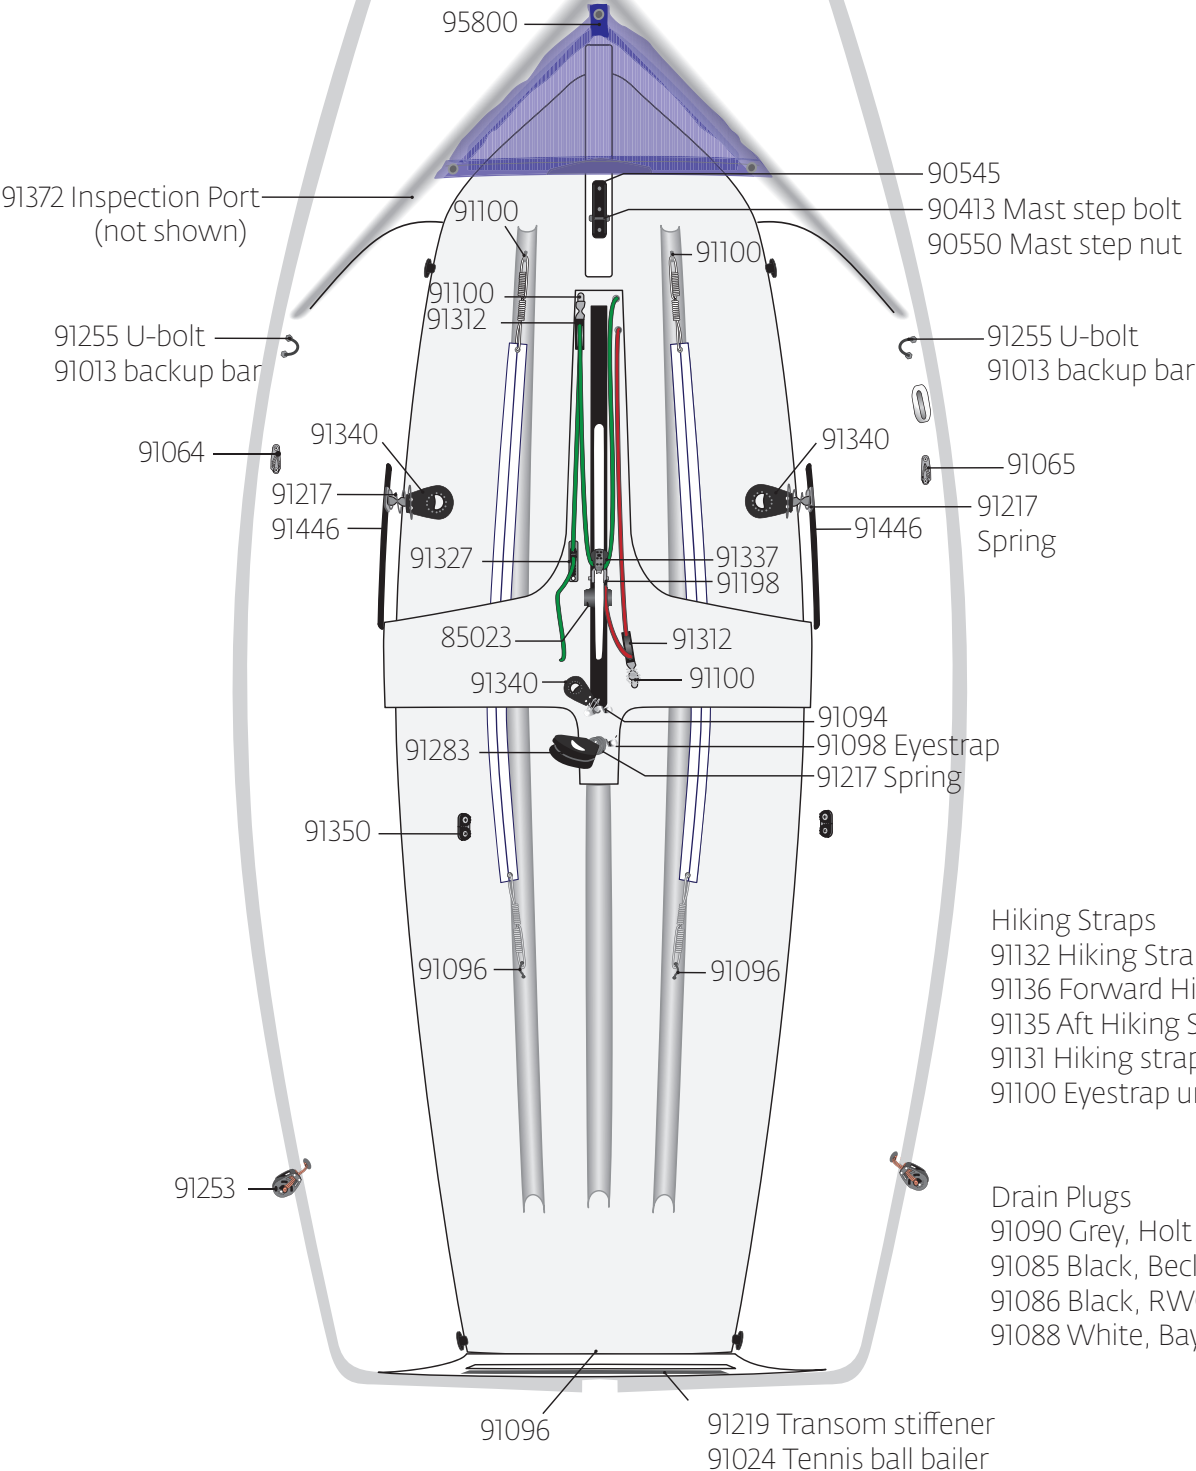

## Sail Numbers

95845 12 inches, blue

95846 12 inches, red

95853 12 inches, black

95861 Batten set, main

95875 Top compression batten, FJ

99464 Lower and middle Batten, FJ  
(one only)

94502 Spinnaker - blue stripe

94501 Jib

94500 Main

# FJ Hull

- 91198
- 91404 Bow bracket
- 91397 Backing plate
- 91074 1/4 x 1" pin
- 91442 1/4" ring
- 91077 3/16 x 1/2 pin w/ring

- 91046 Bow Bumper (not pictured)
- 91193 Rubrail, standard platinum, 32ft
- 91002 Rubrail, heavy duty, 32ft