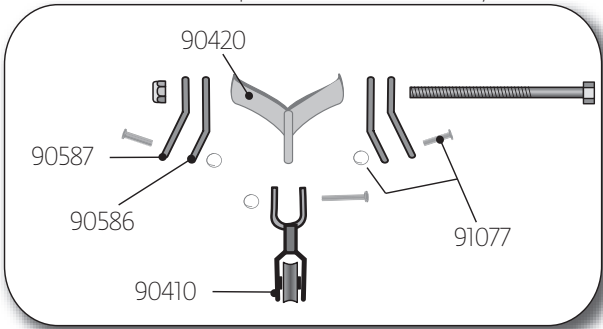

# FJ Cal Style Spars

90510 Complete Hounds Assembly

- 18602 Mast, FJ, Cal Style JRV, Rigged with spinnaker gear
- 18600 Mast, FJ, Cal Style SCV, Rigged (no spinnaker gear)

90490 Complete Gooseneck

91099 Eyestraps (not shown)  
91339

# FJ SCV Spars

90510 Complete Hounds Assembly

- 18601 Mast, FJ, SCV, Rigged with running and standing rigging
- 89039 Mast, FJ, SCV, Unrigged (no running or standing rigging)
- 18600 Mast, FJ, SCV, Cal Style, Rigged (no spinnaker gear)