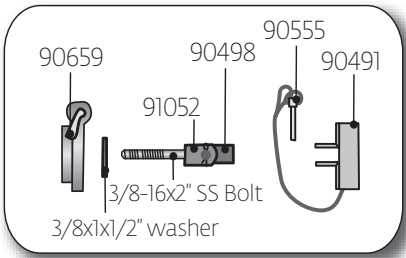

- 18601 Mast, FJ, SCV, Rigged with running and standing rigging
- 89039 Mast, FJ, SCV, Unrigged (no running or standing rigging)
- 18600 Mast, FJ, SCV, Cal Style, Rigged (no spinnaker gear)

90490 Complete Gooseneck