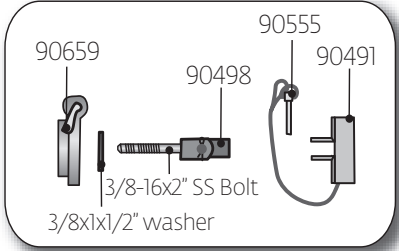

90490 Complete Gooseneck