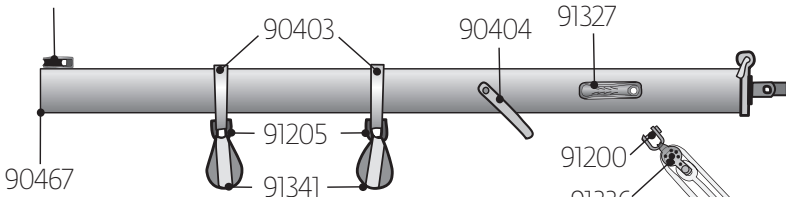

91099 Eyestraps (not shown)
91339

18650 Boom Rigged