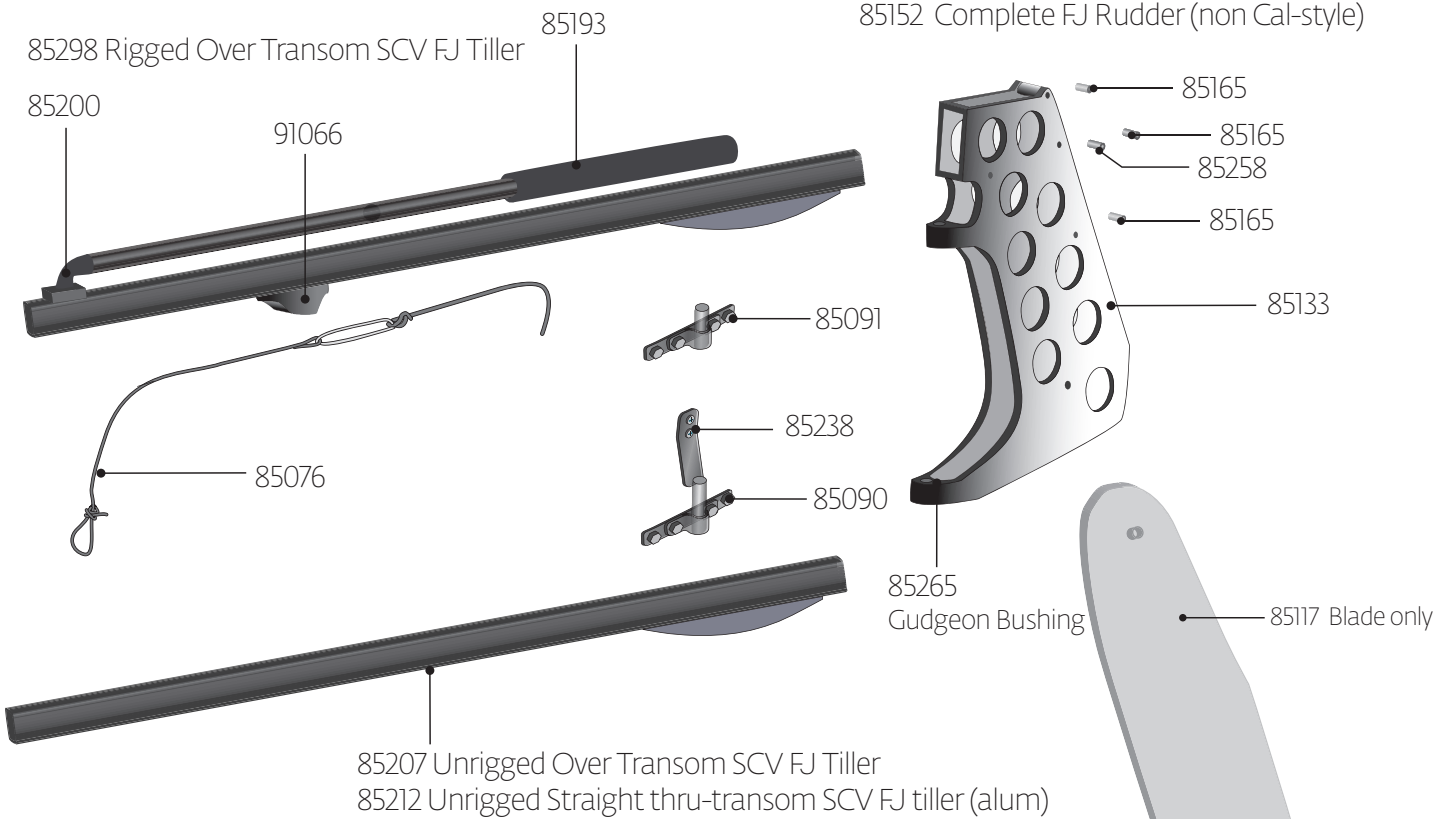

# FJ SCV Spars

90510 Complete Hounds Assembly

- 18601 Mast, FJ, SCV, Rigged with running and standing rigging
- 89039 Mast, FJ, SCV, Unrigged (no running or standing rigging)
- 18600 Mast, FJ, SCV, Cal Style, Rigged (no spinnaker gear)

90490 Complete Gooseneck

91099 Eyestraps (not shown)  
91339

18650 Boom Rigged

90605 Complete Vang

# FJ Blades

85152 Complete FJ Rudder (non Cal-style)

85151 Rigged Cal Style Rudder

Cal Style Pintles (not pictured):

- 85093 Upper
- 85092 Lower