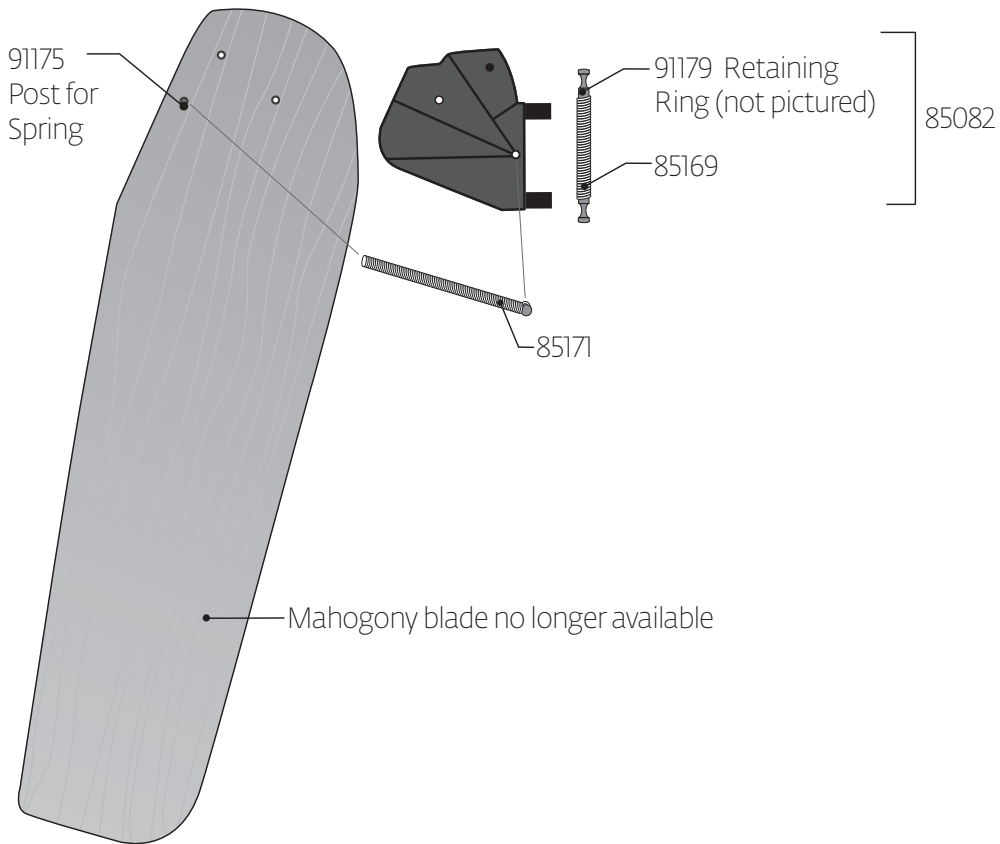

Pico Blades (Old Style)