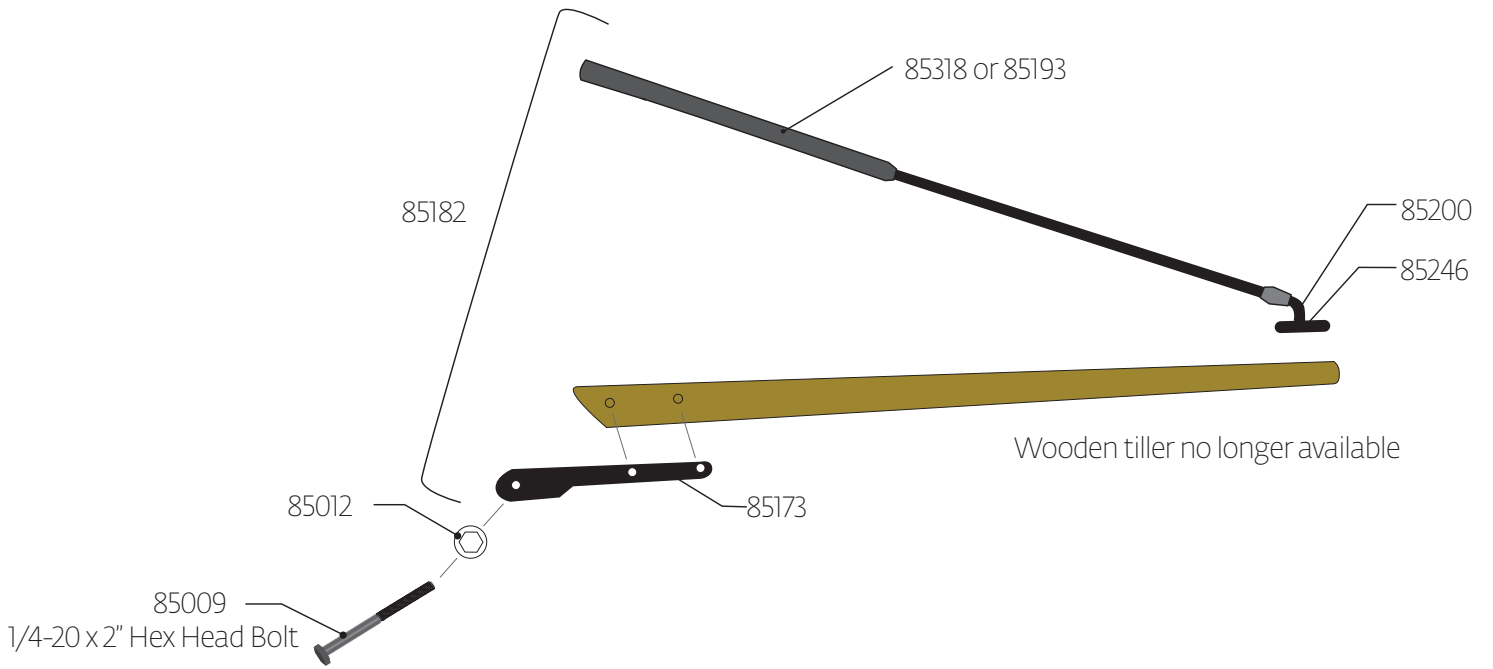

Pico Blades (Old Style)